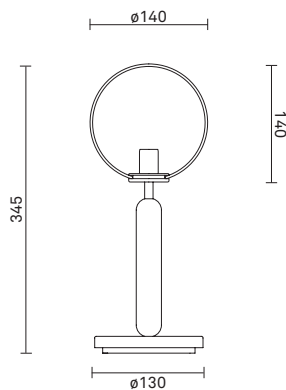

## TECHNICAL INFO

**Product no.:** 2038004

**Type:** Table Light - Indoor

**Colour:**

Glass: Opal White

Metal: Brass

**Materials:**

Powder coated metal

Mouth-blown glass

**Dimensions:**

ø140mm x 345mm

Fabric cable - Length: 2500mm

Product: 1927 g

**Packaging:**

Dimensions: L: 419mm x W: 155mm x H: 166mm

Weight: 441 g